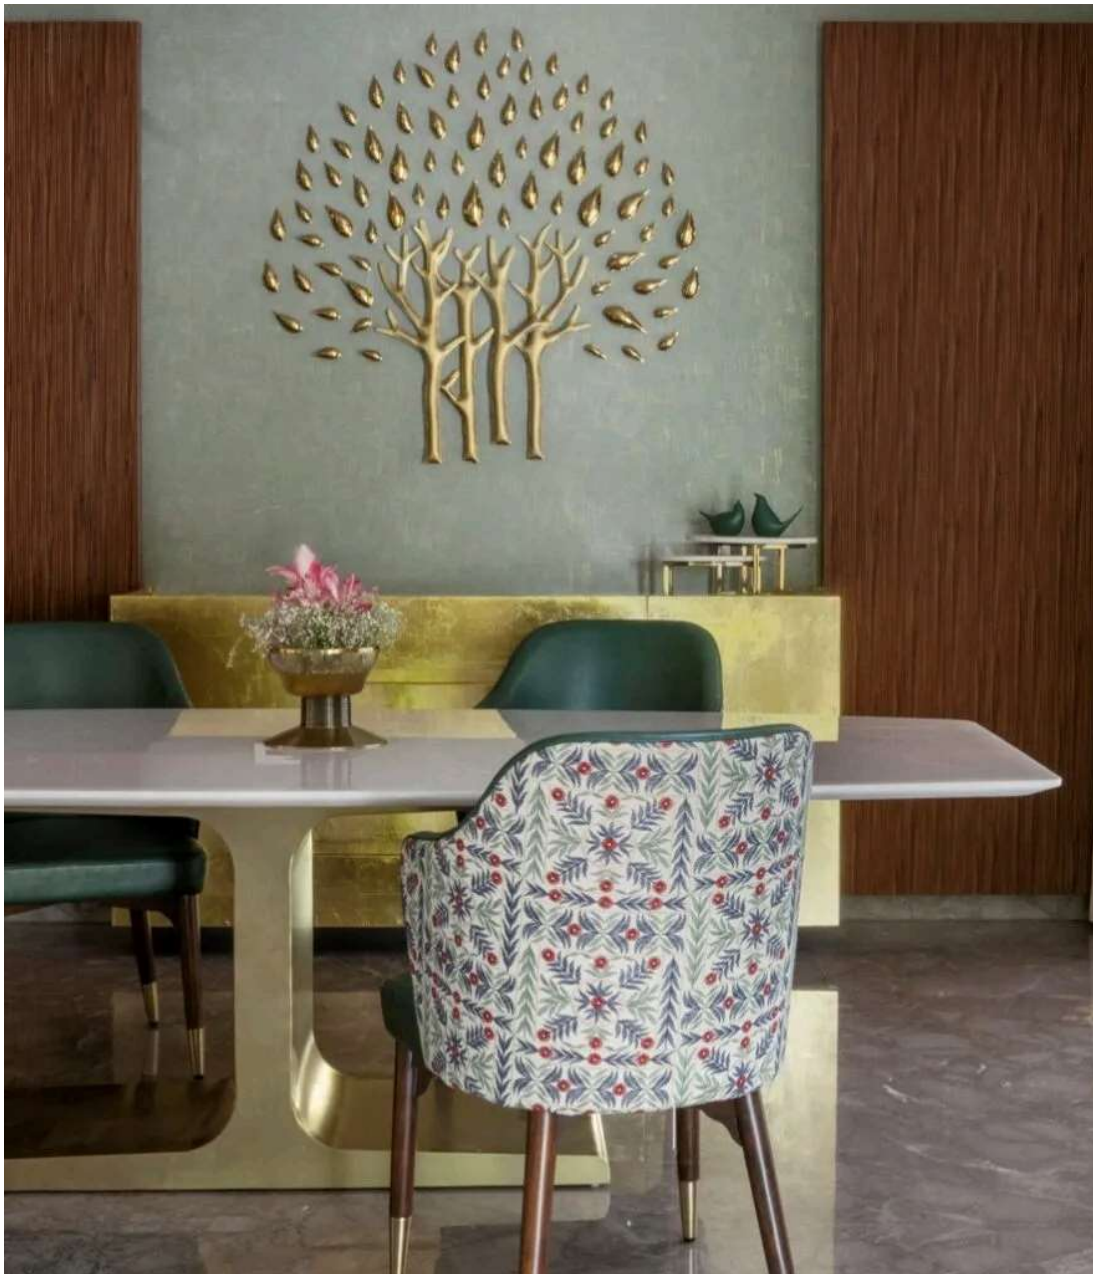

Events: **SIDCA  
2025**

**LATEST BUZZ** [snagar](#) [Ashnam Unveils the WISE BIRD Series: A Celebration of Wisdom and Spirituality](#) [RR Kabel's latest campaign featuring](#)

: Designed by Pentaspaces Design Studio, the Eden Abode in Vapi, Gujarat, exemplifies contemporary luxury

December 19, 2024 Residential Interiors

Designed by Pentaspaces Design Studio, the Eden Abode in Vapi, Gujarat, epitomizes the pinnacle of modern luxury and refined elegance.

Eden Abode designed by Pentaspace Design Studio is a seven-bedroom home for a joint family that spans four generations and resides harmoniously together in the tranquil environs of Vapi in Gujarat. A symbol of “unhurried urban living”, it is a reflection of the client’s requirements of a home that exudes serenity, joy, and an atmosphere of boundless happiness. With a layout spanning ground floor to two storeys, the design team worked at translating these aspirations into a tangible reality, creating a haven that resonates with calm and contentment for generations to come.

Designed by Bhakti Pote & Pragya Sanghavi, Directors, Pentaspaces Design Studio, the Eden Abode spreads across a vast 10,000 sq. ft. area. Explaining their design process, Bhakti informs, "The vision our team had for this contemporary bungalow is an ode to elegance, drawing inspiration from the diverse beauty of flora and fauna. By infusing it with a myriad of elements, from intricate artifacts to vibrant paintings, we have created a space that exudes sophistication at every turn."

The material palette exudes timeless luxury, with Italian marble, stone veneer cladding, and delicate gold leafing elevating the opulence of the space. Full-body solid colour tiles and engineering wooden flooring add durability and style to every corner. A sophisticated colour scheme of greys, whites, and pastels infuses each space with tranquillity, creating a cohesive and inviting atmosphere.